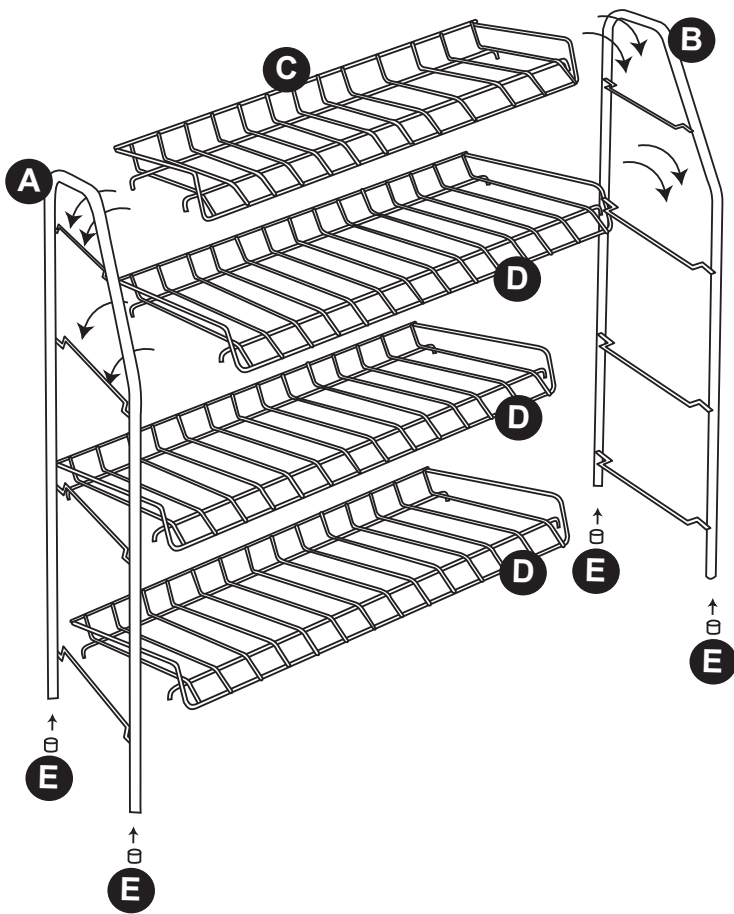

6023-211 4 Tier Closet Shelves ©2012 Whitmor, Inc.

A 1 ea
Left side support

B 1 ea
Right side support

C 1 ea
Top storage rack

D 3 ea
Storage rack

E 4 ea
Vinyl cap

This product is intended for use as shoe storage. Garments may also be stored with this product.